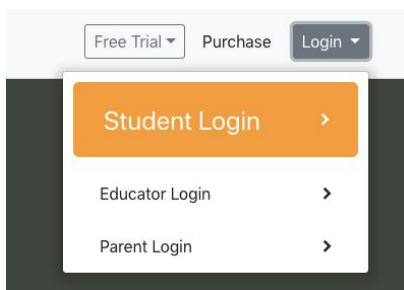

How Can I Log into Dreambox using a Desktop Computer or Laptop?

1. Type in this URL in the web browser:

<https://play.dreambox.com/login/bqt4/a9fq>

(this address is Drew's specific URL address)

2. The next screen will say:

Welcome to Drew Elementary

Username: student lunch number

Password: date of birth mmddyy

3. Play Dream Box :)

How Can I Log into Reflex from a Desktop Computer or Laptop?

1. Type in www.reflexmath.com

2. Login

3. Enter your teacher username:

4. Select your class name

5. Username: lunch number